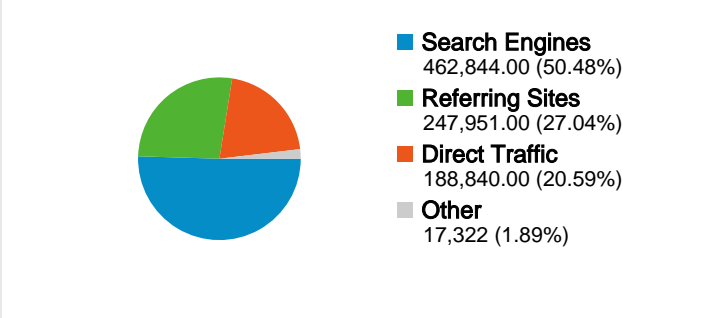

Traffic Sources Overview

Content Overview

Pages	Pageviews	% Pageviews
/http://magazeta.com	299,417	15.23%
/chinese_language/2009/11/20/	52,119	2.65%
/tag/kitajskie-	42,029	2.14%
/glossary/http://magazeta.com	32,561	1.66%
/page/2/http://magazeta.com	19,796	1.01%