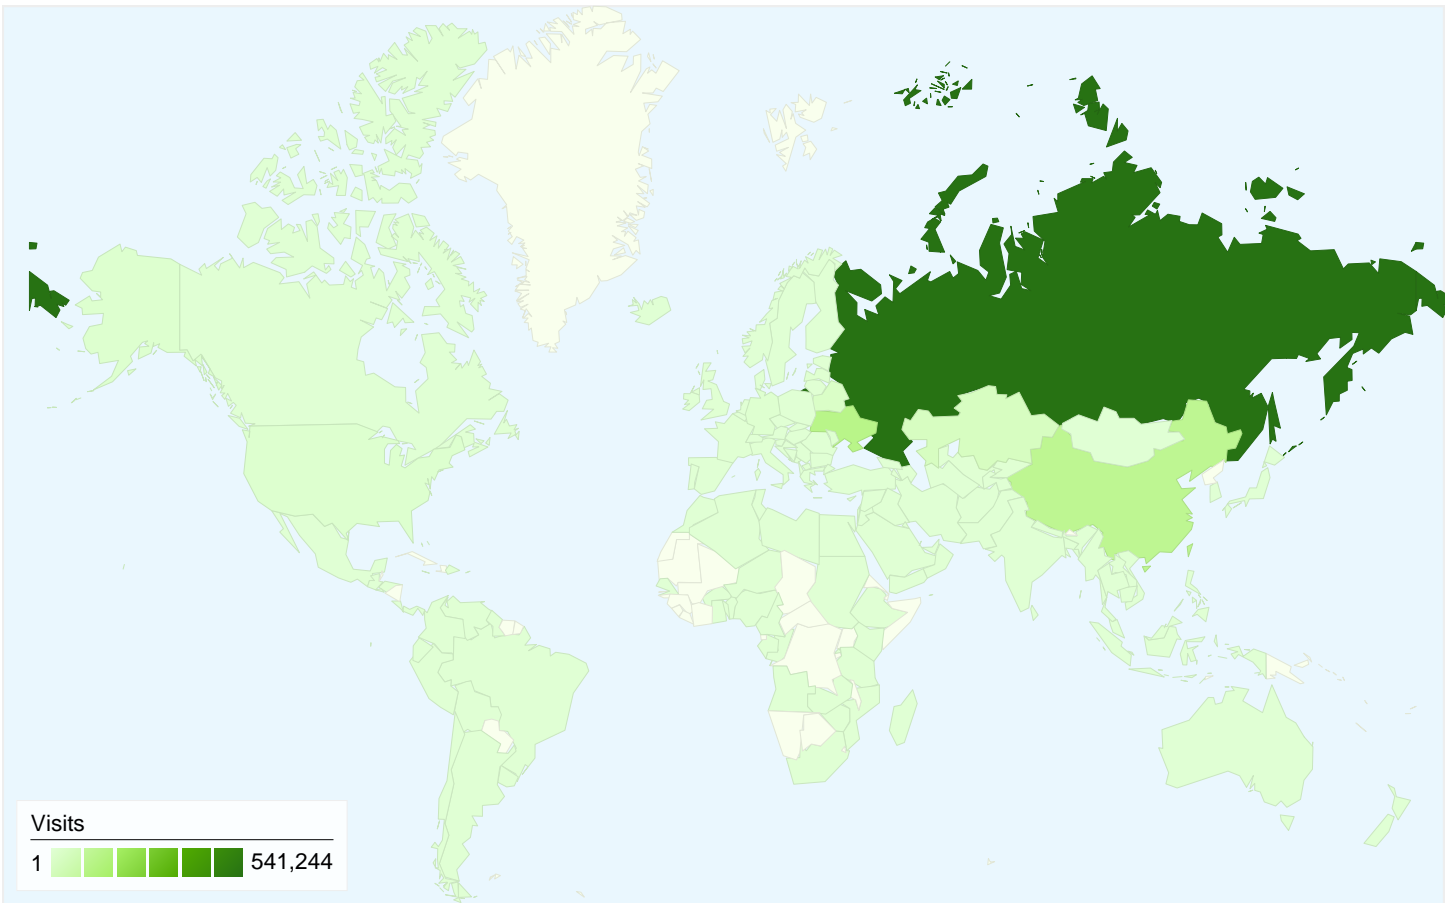

513,489 people visited this site

 **916,957** Visits

 **513,489** Absolute Unique Visitors

 **1,965,791** Pageviews

 **2.14** Average Pageviews

 **00:02:56** Time on Site

 **66.16%** Bounce Rate

 **54.77%** New Visits

All traffic sources sent a total of 916,957 visits

-  20.59% Direct Traffic
-  27.04% Referring Sites
-  50.48% Search Engines

- **Search Engines**
462,844.00 (50.48%)
- **Referring Sites**
247,951.00 (27.04%)
- **Direct Traffic**
188,840.00 (20.59%)
- **Other**
17,322 (1.89%)

Top Traffic Sources

Sources	Visits	% visits	Keywords	Visits	% visits
yandex (organic)	255,489	27.86%	магазета	14,502	3.13%
google (organic)	198,008	21.59%	китайские иероглифы	8,977	1.94%
(direct) ((none))	188,840	20.59%	magazeta	6,342	1.37%
go.mail.ru (referral)	30,297	3.30%	китайские фильмы	4,643	1.00%
vkontakte.ru (referral)	21,950	2.39%	китайские сайты	2,616	0.57%

916,957 visits came from 152 countries/territories

Site Usage

Country/Territory	Visits	Pages/Visit	Avg. Time on Site	% New Visits	Bounce Rate
Visits 916,957 % of Site Total: 100.00%	Pages/Visit 2.14 Site Avg: 2.14 (0.00%)	Avg. Time on Site 00:02:56 Site Avg: 00:02:56 (0.00%)	% New Visits 54.86% Site Avg: 54.77% (0.17%)	Bounce Rate 66.16% Site Avg: 66.16% (0.00%)	
Russia	541,244	2.07	00:02:40	56.53%	67.78%
Ukraine	119,914	2.11	00:02:30	65.93%	67.10%
China	105,771	2.72	00:05:02	19.11%	54.41%
Kazakhstan	30,550	2.09	00:02:40	65.43%	66.10%
Belarus	21,299	2.01	00:02:24	65.52%	70.28%
(not set)	20,163	1.73	00:02:26	79.97%	71.44%
United States	9,328	1.88	00:04:15	59.50%	70.58%
Moldova	6,937	1.89	00:01:48	64.54%	68.29%
Germany	6,779	2.13	00:02:14	63.64%	65.47%