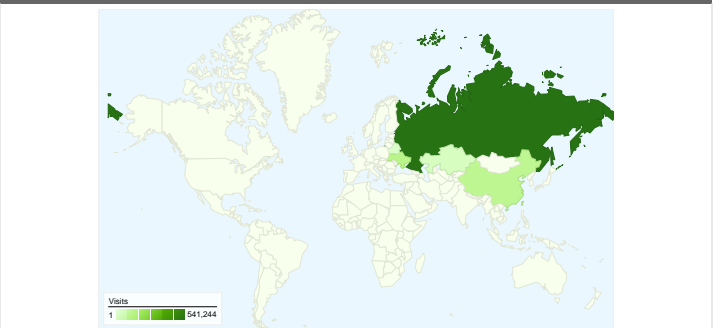

Site Usage

Visitors Overview

Map Overlay

Traffic Sources Overview

Content Overview

Pages	Pageviews	% Pageviews
/http://magazeta.com	299,417	15.23%
/chinese_language/2009/11/20/	52,119	2.65%
/tag/kitajskie-	42,029	2.14%
/glossary/http://magazeta.com	32,561	1.66%
/page/2/http://magazeta.com	19,796	1.01%

513,489 people visited this site

 **916,957** Visits

 **513,489** Absolute Unique Visitors

 **1,965,791** Pageviews

 **2.14** Average Pageviews

 **00:02:56** Time on Site

 **66.16%** Bounce Rate

 **54.77%** New Visits

All traffic sources sent a total of 916,957 visits

-  20.59% Direct Traffic
-  27.04% Referring Sites
-  50.48% Search Engines

- **Search Engines**
462,844.00 (50.48%)
- **Referring Sites**
247,951.00 (27.04%)
- **Direct Traffic**
188,840.00 (20.59%)
- **Other**
17,322 (1.89%)

916,957 visits came from 152 countries/territories

Site Usage

Country/Territory	Visits	Pages/Visit	Avg. Time on Site	% New Visits	Bounce Rate
Visits 916,957 % of Site Total: 100.00%	Pages/Visit 2.14 Site Avg: 2.14 (0.00%)	Avg. Time on Site 00:02:56 Site Avg: 00:02:56 (0.00%)	% New Visits 54.86% Site Avg: 54.77% (0.17%)	Bounce Rate 66.16% Site Avg: 66.16% (0.00%)	
Russia	541,244	2.07	00:02:40	56.53%	67.78%
Ukraine	119,914	2.11	00:02:30	65.93%	67.10%
China	105,771	2.72	00:05:02	19.11%	54.41%
Kazakhstan	30,550	2.09	00:02:40	65.43%	66.10%
Belarus	21,299	2.01	00:02:24	65.52%	70.28%
(not set)	20,163	1.73	00:02:26	79.97%	71.44%
United States	9,328	1.88	00:04:15	59.50%	70.58%
Moldova	6,937	1.89	00:01:48	64.54%	68.29%
Germany	6,779	2.13	00:02:14	63.64%	65.47%